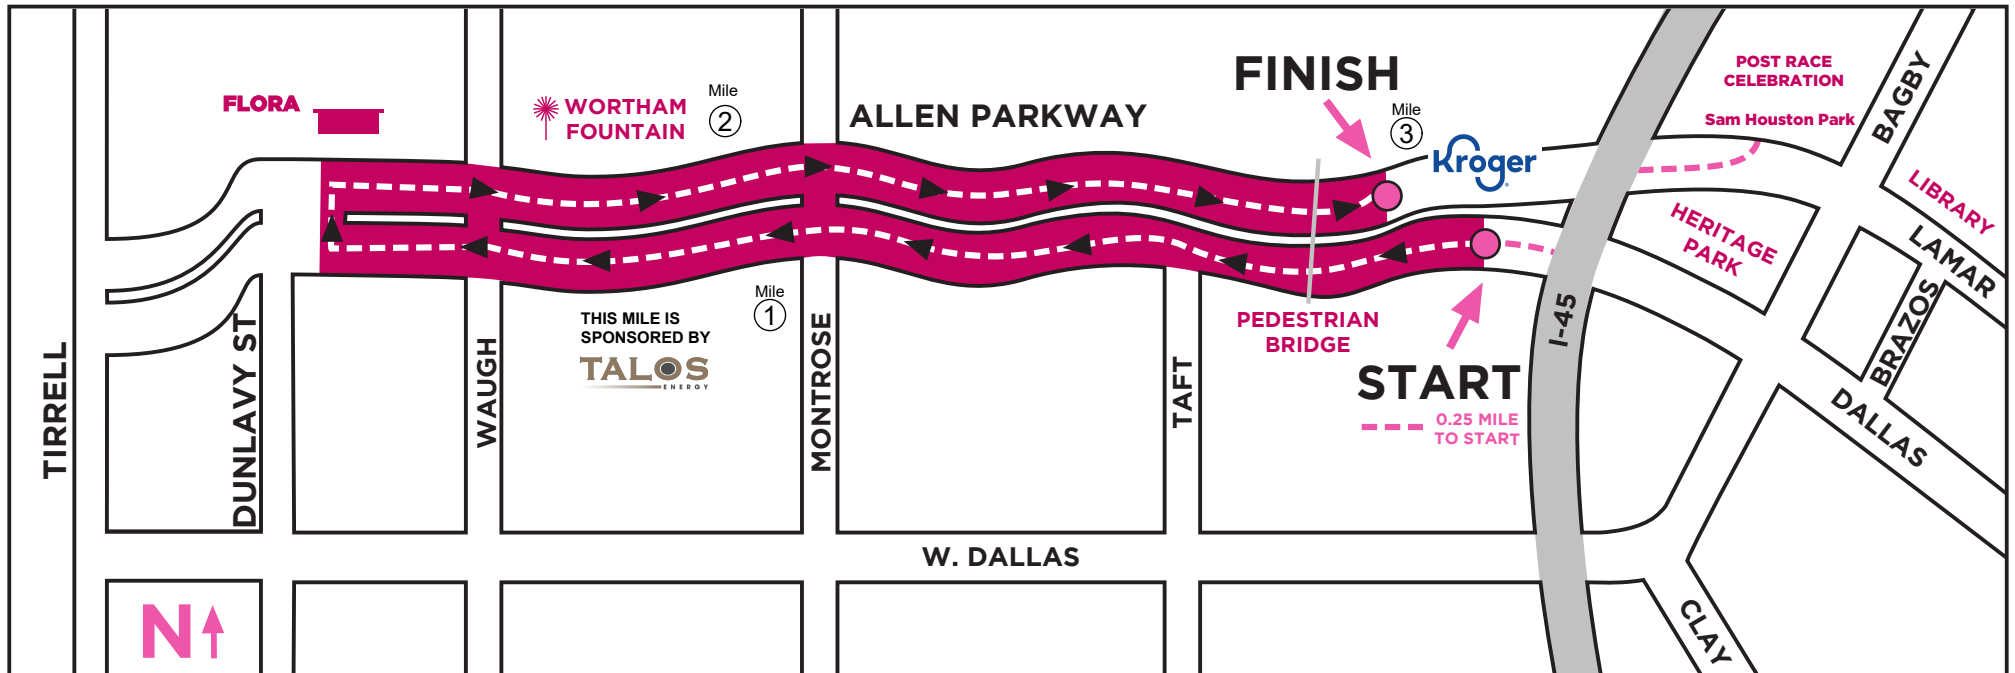

SATURDAY, OCTOBER 7

DOWNTOWN HOUSTON | 1000 BAGBY

RACE MAP PRESENTED BY:

Greenwich
LifeSciences

5 kilometers
Map not to scale