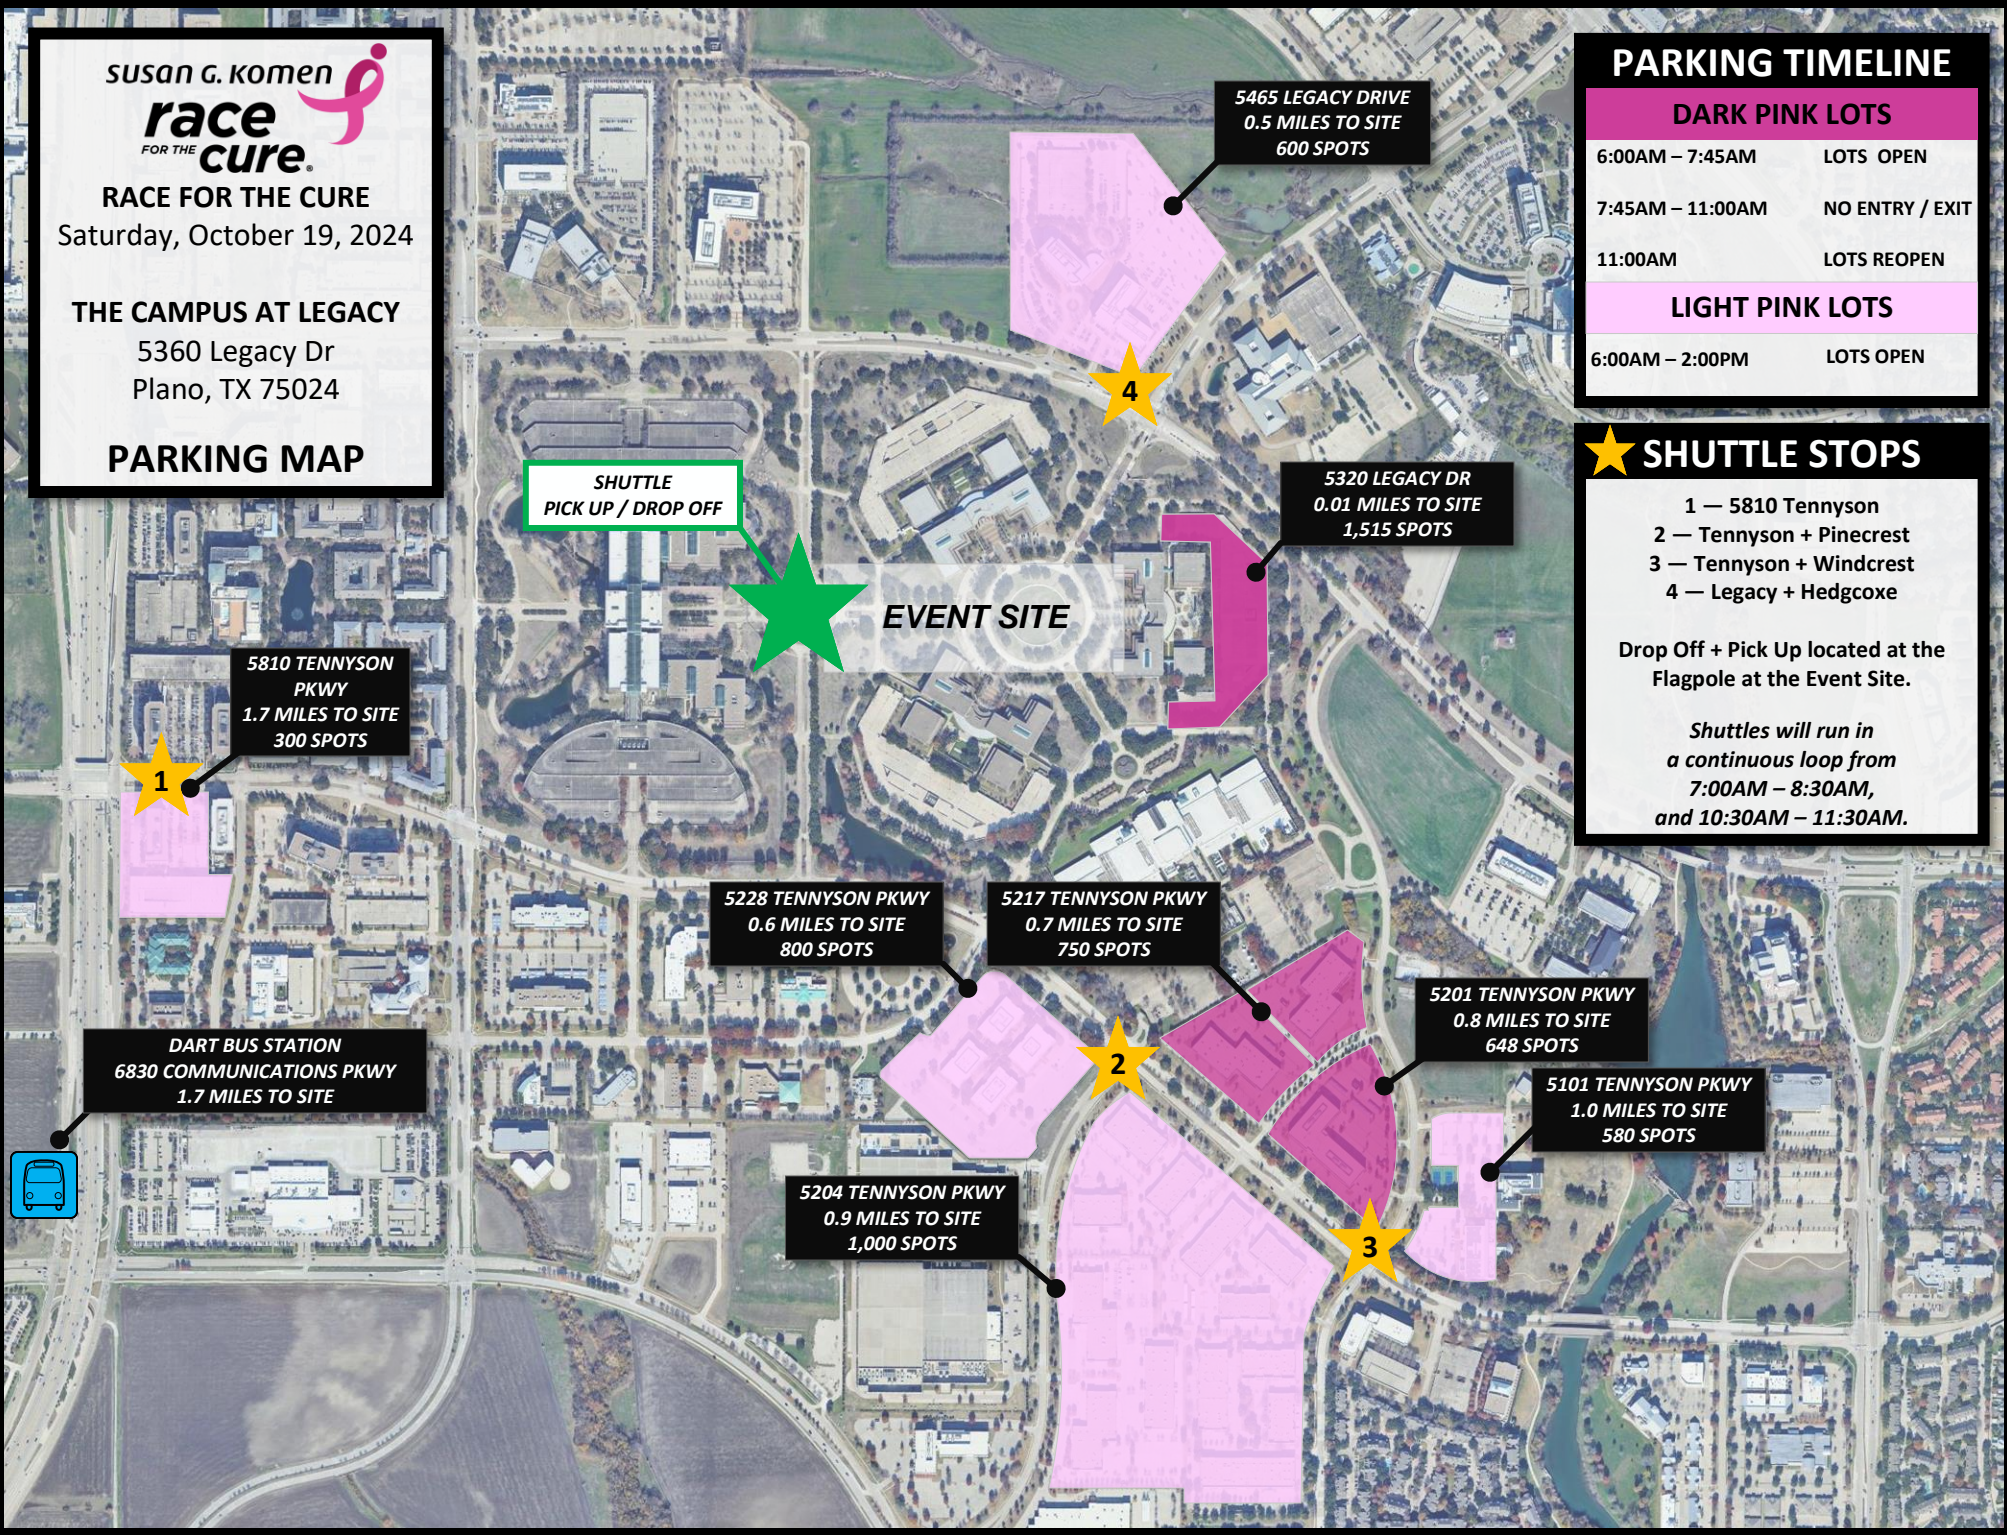

RACE FOR THE CURE
Saturday, October 19, 2024

THE CAMPUS AT LEGACY
5360 Legacy Dr
Plano, TX 75024

PARKING MAP

PARKING TIMELINE

DARK PINK LOTS	
6:00AM – 7:45AM	LOTS OPEN
7:45AM – 11:00AM	NO ENTRY / EXIT
11:00AM	LOTS REOPEN

LIGHT PINK LOTS	
6:00AM – 2:00PM	LOTS OPEN

★ SHUTTLE STOPS

- 1 — 5810 Tennyson
 - 2 — Tennyson + Pinecrest
 - 3 — Tennyson + Windcrest
 - 4 — Legacy + Hedcoxe
- Drop Off + Pick Up located at the Flagpole at the Event Site.
- Shuttles will run in a continuous loop from 7:00AM – 8:30AM, and 10:30AM – 11:30AM.*

SHUTTLE
PICK UP / DROP OFF

5465 LEGACY DRIVE
0.5 MILES TO SITE
600 SPOTS

5320 LEGACY DR
0.01 MILES TO SITE
1,515 SPOTS

5810 TENNYSON
PKWY
1.7 MILES TO SITE
300 SPOTS

5228 TENNYSON PKWY
0.6 MILES TO SITE
800 SPOTS

EVENT SITE