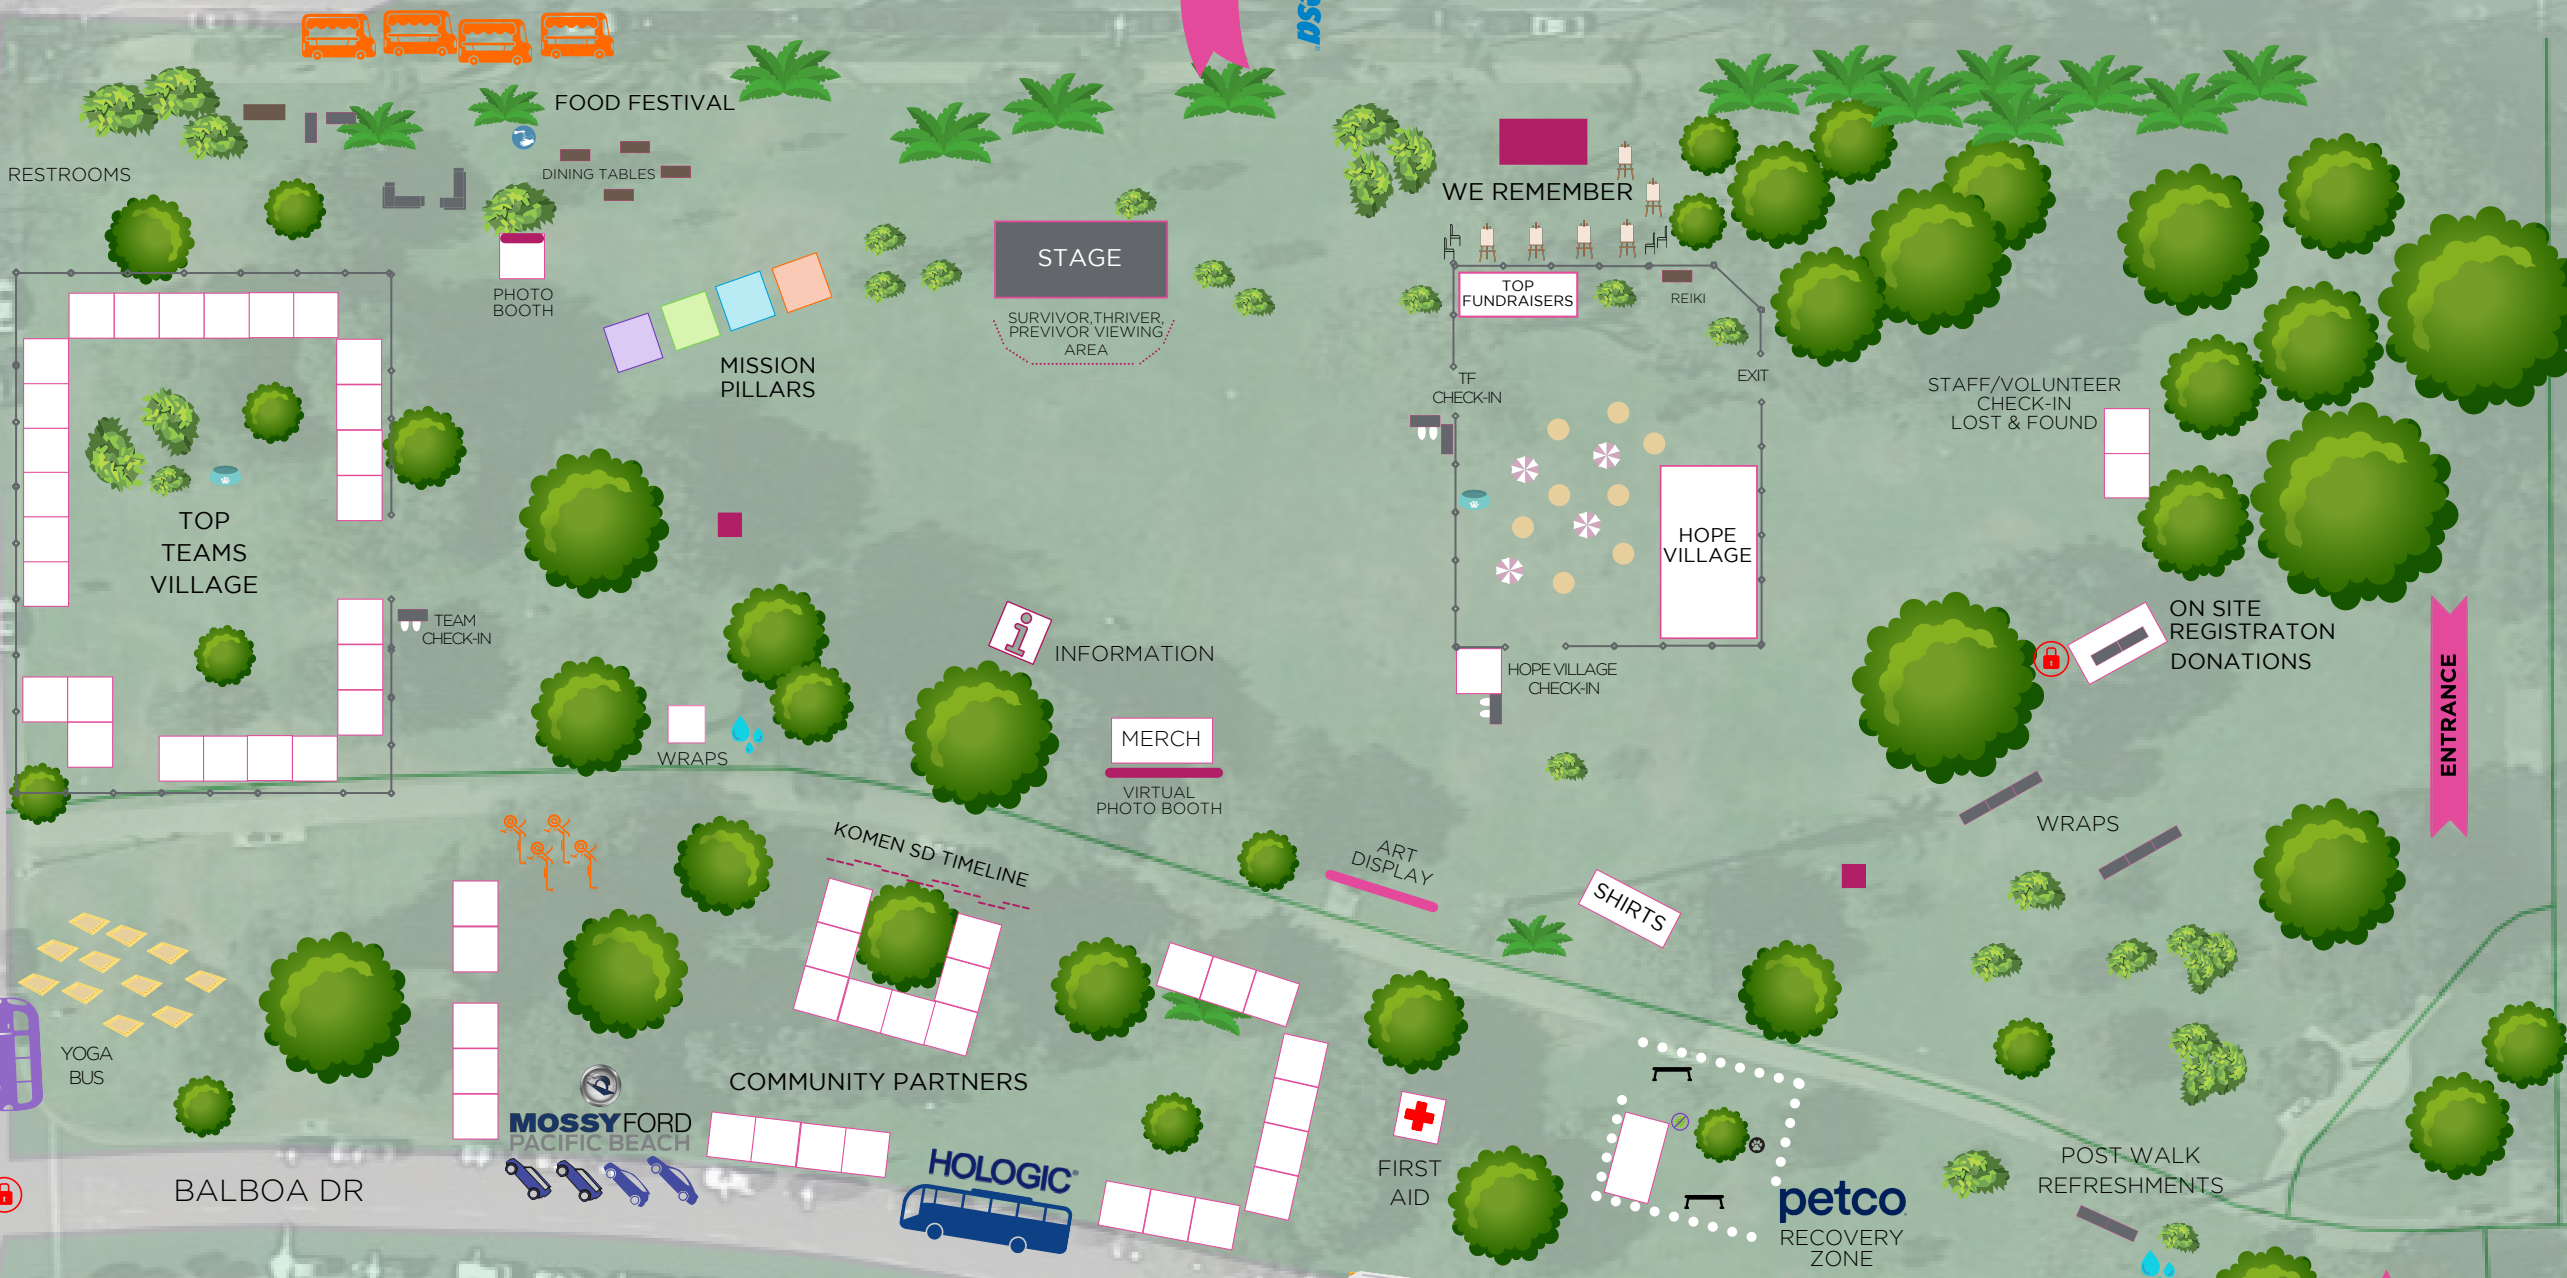

6th AVE

6th AVE

JUNIPER ST

	WATER STATION		DOG WATER STATION		EMS
	TEAM PHOTO OPP LOCATION		PET SANITATION STATION		FIRST AID TENT
	FOOD TRUCK		PORTABLE TOILET		SECURITY
	DIRECTIONAL SIGNAGE		HAND WASH STATION		

BALBOA DR