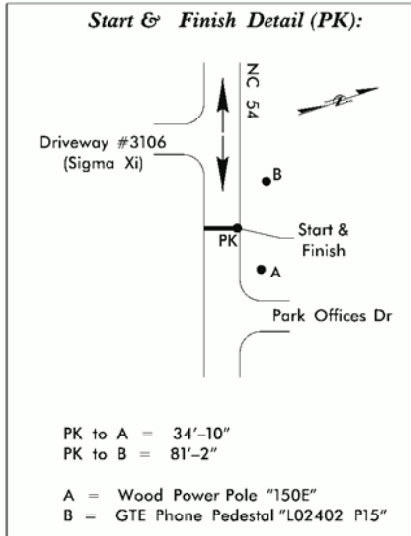

Race for the Cure 5k
 Research Trianlge Park, NC
 Measured:

USATF Certificate # NC15032BDS
 Effective Oct 12, 2015 to Dec 31, 2025

by Brad Smythe
 bdsmythe78@yahoo.com
 on October 10, 2015

Race for the Cure 5k Course Directions

Start on NC 54 (Chapel Hill Road)
 Left on T.W. Alexander Dr
 Left on Environmental Pkwy (entrance)
 Left at median opening before guard house
 Left on Environmental Pkwy (exit)
 Slight right to (north bound) Exit Lane to T.W. Alexander
 Right on T.W. Alexander
 Right on NC 54 to Finish (same as start)

Course measured as unrestricted route and full use of all roads.

Race for the Cure 5k Split Locations
 (Miles marked in yellow paint on both sides of the road.)

Start: On NC 54, just west of Park Office Drive, see detail
 Mile 1: On T.W. Alexander Dr, 50' before sewer crossing north of EPA driveway
 Mile 2: On T.W. Alexander Dr, at EPA driveway, 61' north of Address Marker for #109
 Mile 3: On NC 54, 20' before overhead cable line, east of Triangle Expressway bridge
 Finish: Same as Start, see detail

Note:
 Map not to scale
 Not all streets are shown.