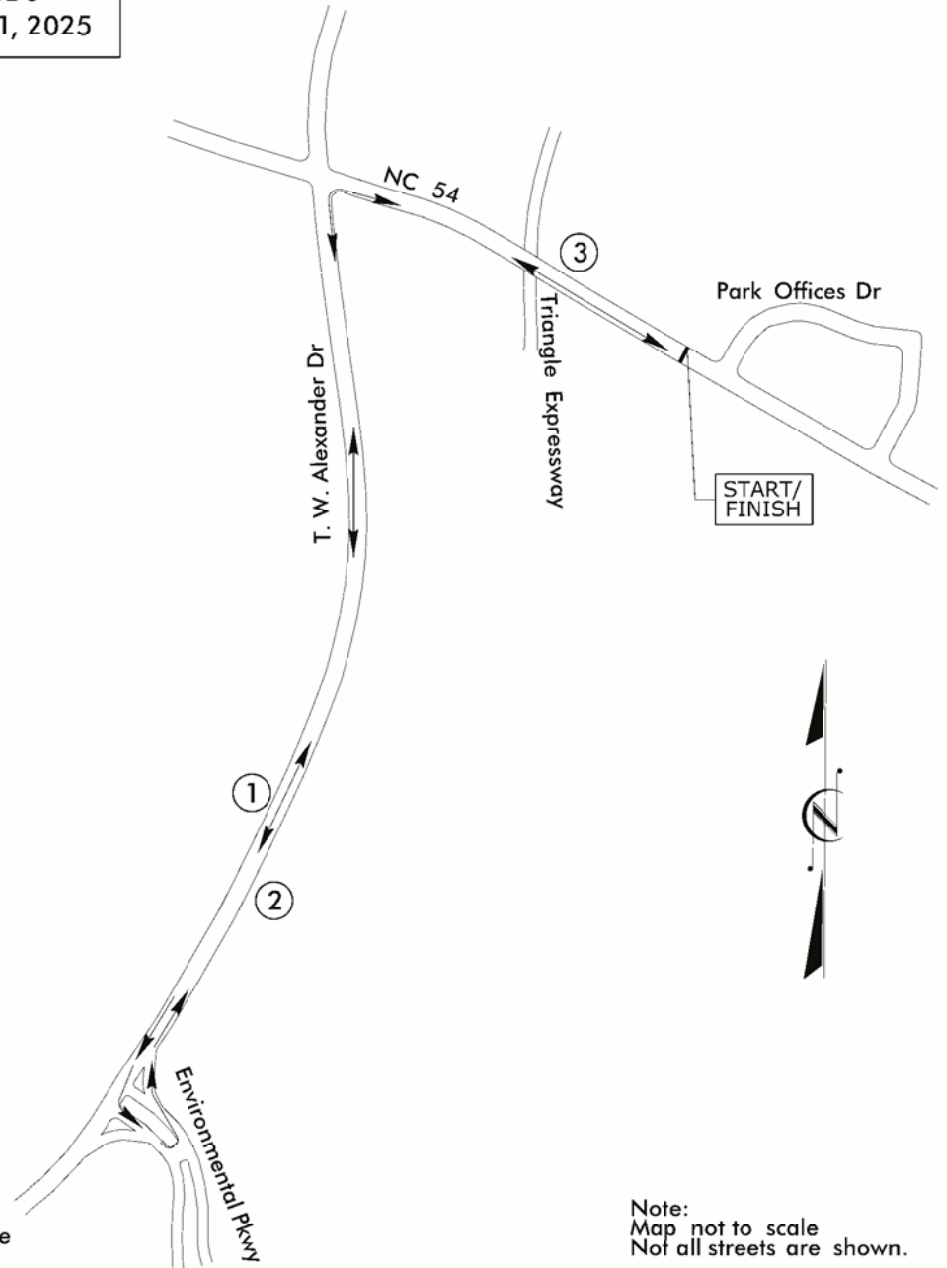

Race for the Cure 5k
 Research Trianlge Park, NC
 Measured:

USATF Certificate # NC15032BDS
 Effective Oct 12, 2015 to Dec 31, 2025

by Brad Smythe
 bdsmythe78@yahoo.com
 on October 10, 2015

Race for the Cure 5k Course Directions

Start on NC 54 (Chapel Hill Road)
 Left on T.W. Alexander Dr
 Left on Environmental Pkwy (entrance)
 Left at median opening before guard house
 Left on Environmental Pkwy (exit)
 Slight right to (north bound) Exit Lane to T.W. Alexander
 Right on T.W. Alexander
 Right on NC 54 to Finish (same as start)

Course measured as unrestricted route and full use of all roads.

Race for the Cure 5k Split Locations
 (Miles marked in yellow paint on both sides of the road.)

Start: On NC 54, just west of Park Office Drive, see detail
 Mile 1: On T.W. Alexander Dr, 50' before sewer crossing north of EPA driveway
 Mile 2: On T.W. Alexander Dr, at EPA driveway, 61' north of Address Marker for #109
 Mile 3: On NC 54, 20' before overhead cable line, east of Triangle Expressway bridge
 Finish: Same as Start, see detail

Note:
 Map not to scale
 Not all streets are shown.