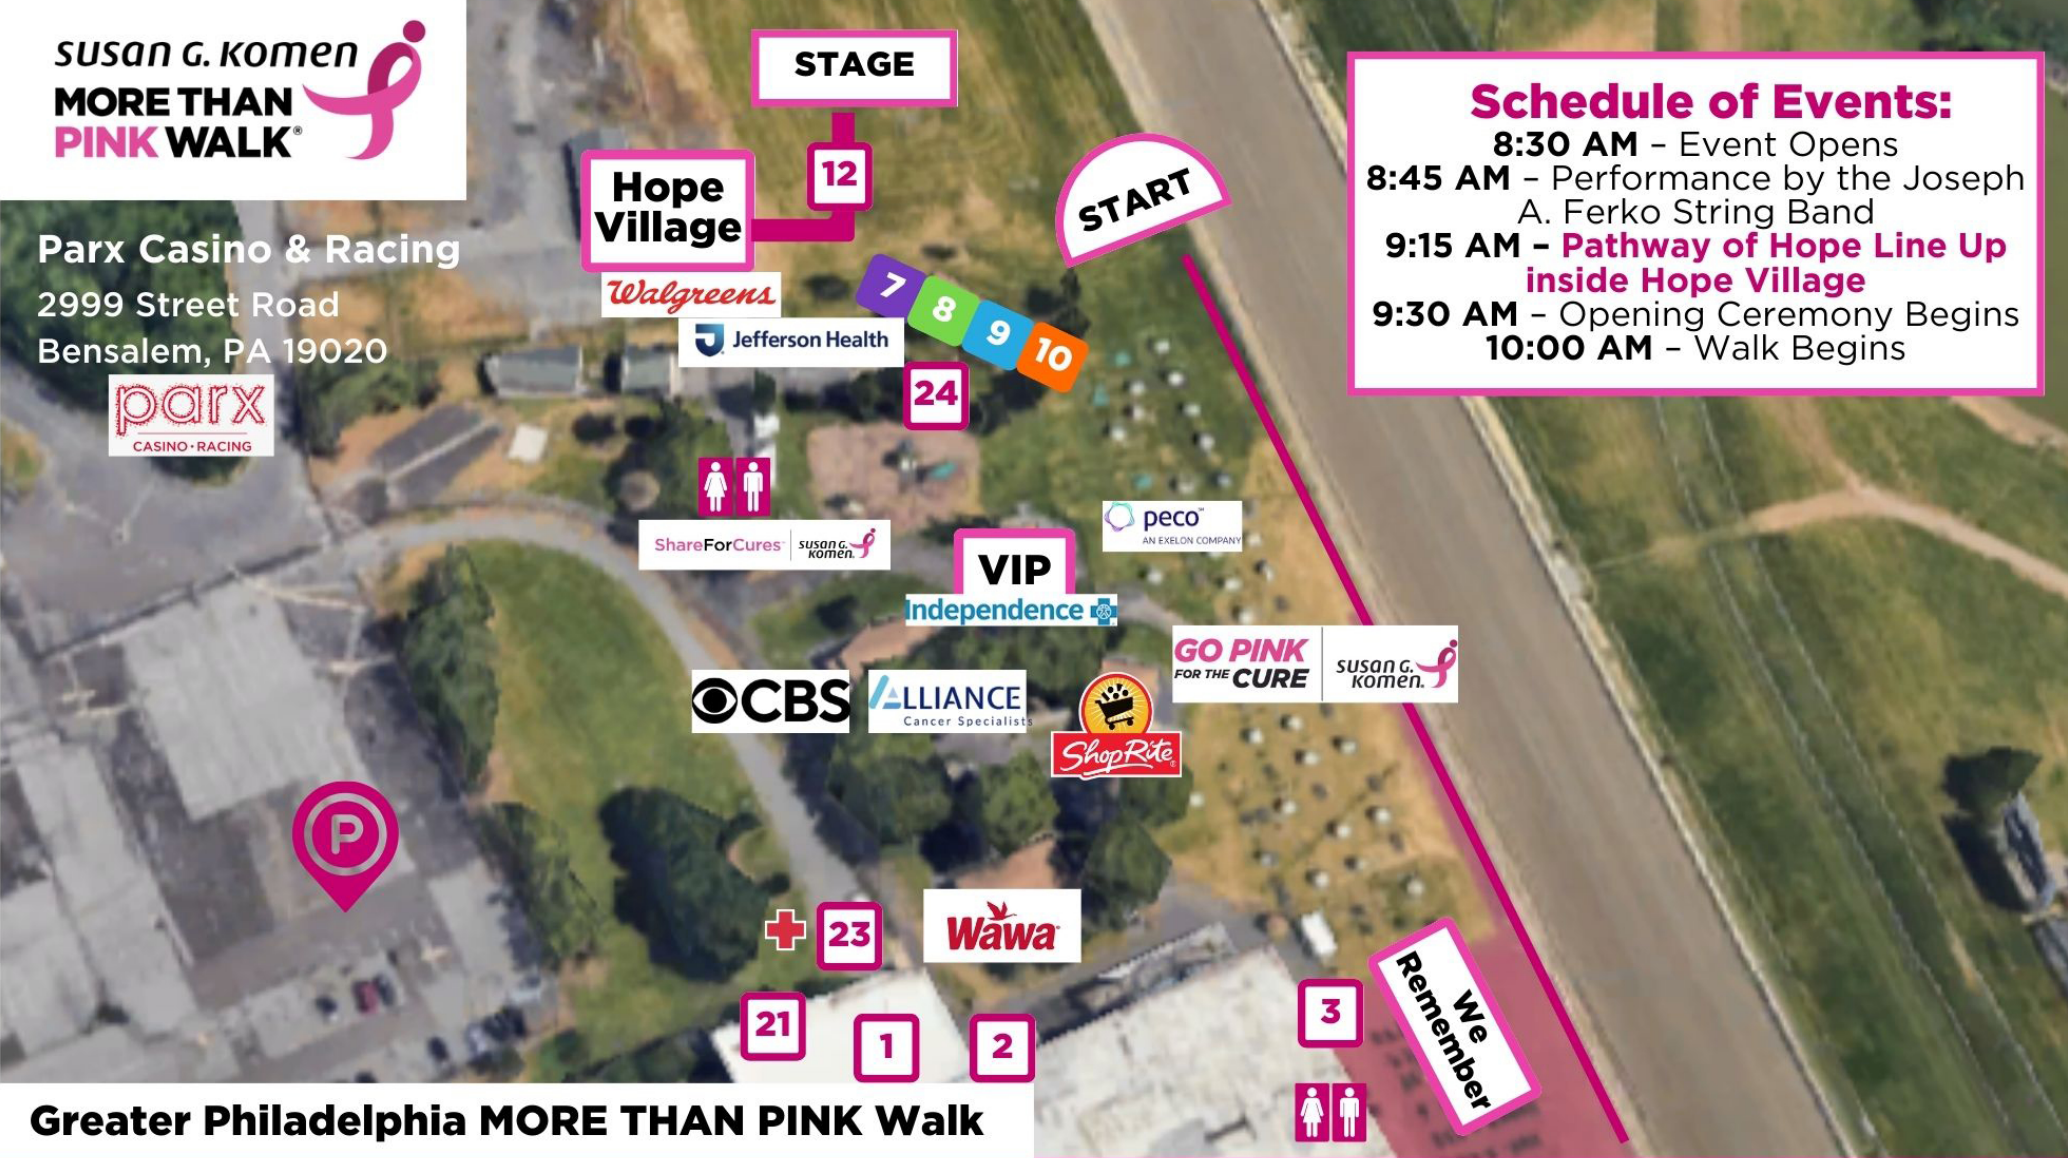

Parx Casino & Racing
2999 Street Road
Bensalem, PA 19020

Schedule of Events:
8:30 AM - Event Opens
8:45 AM - Performance by the Joseph A. Ferko String Band
9:15 AM - **Pathway of Hope Line Up inside Hope Village**
9:30 AM - Opening Ceremony Begins
10:00 AM - Walk Begins

Greater Philadelphia MORE THAN PINK Walk

- | | | | |
|---------------------|---------------------|--------------------------------|--------------------------|
| 1. Registration | 7. Research Pillar | 13. Stage | 20. Wawa |
| 2. Donations | 8. Care Pillar | 14. Alliance Cancer Specialist | 21. Wawa Truck |
| 3. Volunteer Tent | 9. Community Pillar | 15. CBS Philadelphia | 22. Walgreens |
| 4. We Remember Tent | 10. Action Pillar | 16. Independence Blue Cross | 23. First Aid |
| 5. VIP Village | 11. Start Arc | 17. Jefferson Health | 24. Photobooth Area |
| 6. Hope Village | 12. Pathway of Hope | 18. PECO | 25. Go Pink For The Cure |
| | | 19. Shoprite | 26. Share for Cures |