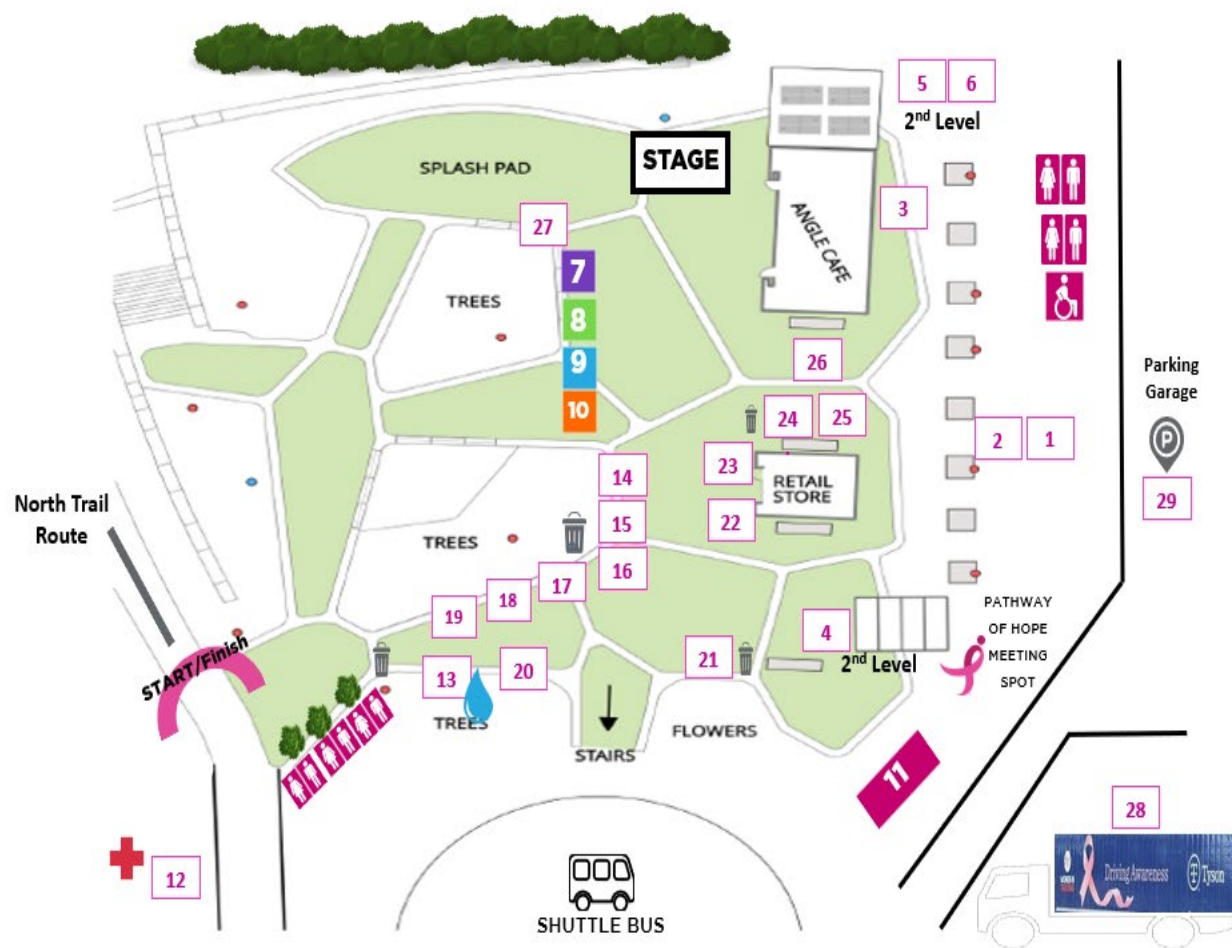

Ground Level

2nd Level

Northwest Arkansas
 Crystal Bridges Museum of American Art

- 1.Registration/ Information
- 2.Donations
- 3.Volunteer Check-in
- 4.Hope Village/2nd level
- 5.Top Fundraisers/2nd level
- 6.Top Teams/2nd level
- 7. Research Pillar
- 8. Care Pillar

- 9. Community Pillar
- 10. Action Pillar
- 11. We Remember
- 12. First Aid
- 13. Coffee/ Water
- 14. FITCrunch
- 15. Glad

- 16. Pam Transport
- 17. MANA
- 18. AllyKat Photography
- 19. NWA Pathology
- 20. KNWA
- 21. CitiScapes
- 22. Bank of America

- 23. Walgreens
- 24. Yoga Six
- 25. Global Life
- 26. Crystal Bridges
- 27. DJ Derrick
- 28. Tyson Foods
- 29. Parking Garage