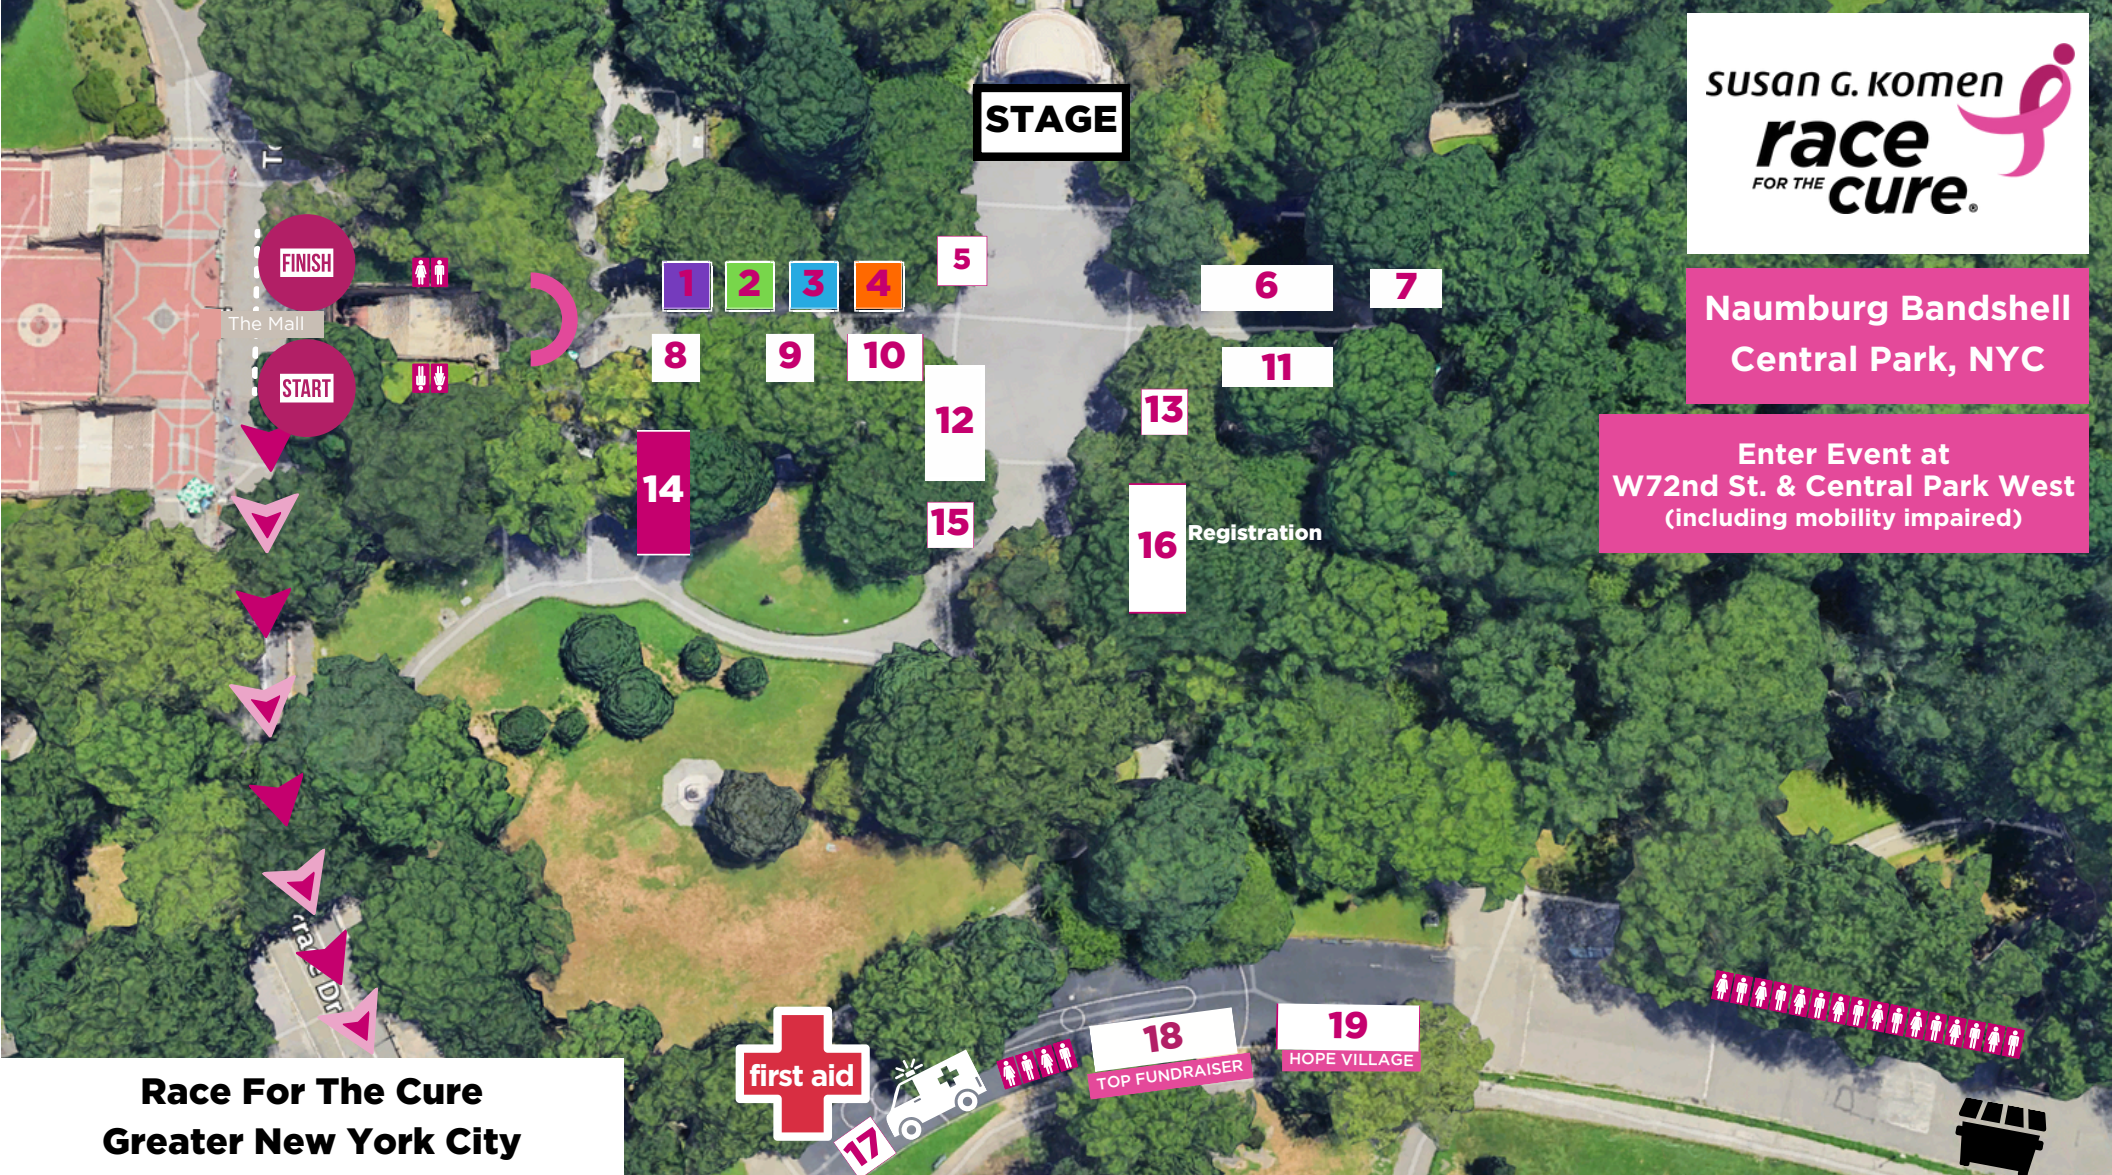

Naumburg Bandshell
Central Park, NYC

Enter Event at
W72nd St. & Central Park West
(including mobility impaired)

**Race For The Cure
Greater New York City**

- 1. Research
- 2. Care
- 3. Community
- 4. Action
- 5. PepsiCo
- 6. Partner Pavilion

- 7. Production
- 8. Komen Photo Area
- 9. CBS New York
- 10. Food Pavilion
- 11. Kids' Zone
- 12. Nature's Bounty

- 13. Pfizer
- 14. We Remember Tent
- 15. Volunteer Check-In
- 16. Registration
- 17. Medical
- 18. Top Fundraiser

19. Hope Village