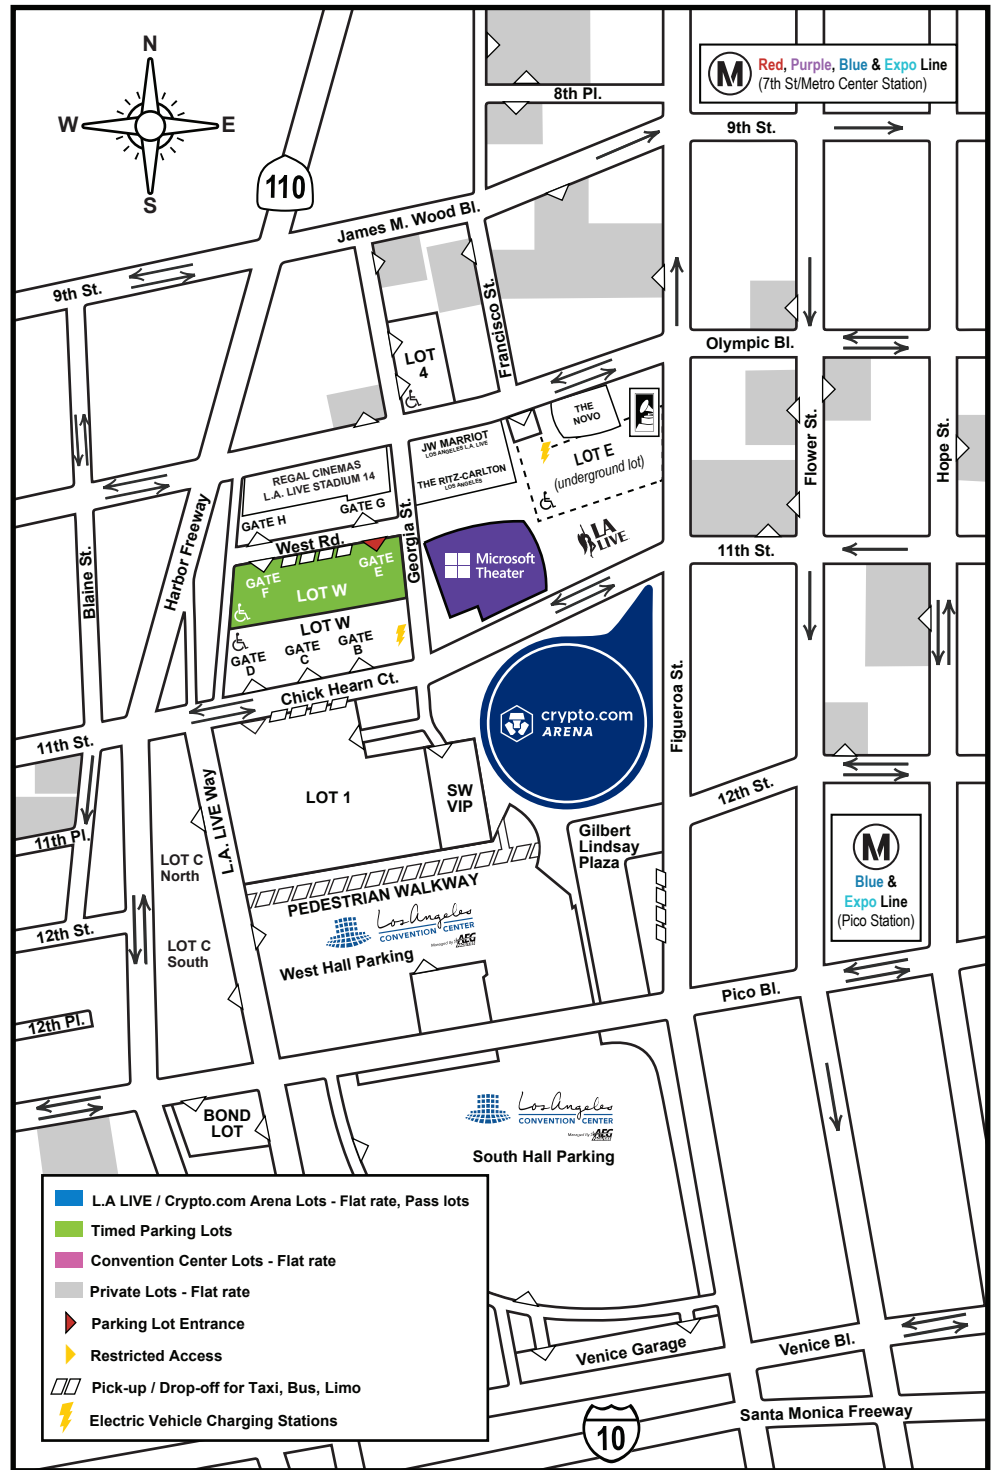

PARKING DIRECTIONS

Directions to LOT W - GATE E

101 Freeway Southbound from San Fernando/Santa Clarita Valleys to 110 Freeway Southbound (Harbor Freeway/San Pedro) from Burbank, Glendale, Pasadena

- Exit Olympic Blvd. and turn right onto Olympic Blvd.
- Turn right onto Georgia St.
- Turn right onto West Road
- Turn left into GATE E and pull a ticket to enter

10 Freeway Westbound from San Bernardino, Riverside, Pomona, Ontario, etc.

- 10 Freeway Westbound (towards Los Angeles)
- 110 Freeway Northbound exit then take the Pico Blvd. off ramp
- Continue north onto L.A. LIVE Way
- Go past Chick Hearn Ct.
- Turn right onto West Road
- Turn right into the West Garage at GATE E and pull a ticket to enter

405 Freeway Southbound from Thousand Oaks, Simi Valley, etc. to 10 Freeway Eastbound from Westside

- 10 Freeway Eastbound
- Exit Hoover Street and turn left onto Hoover Street
- Continue onto Alvarado Street
- Turn right onto Pico Blvd.
- Turn left onto L.A. LIVE Way
- Go past Chick Hearn Ct.
- Turn right onto West Road
- Turn right into the West Garage at GATE E and pull a ticket to enter

405 Freeway Northbound from San Diego, Orange County, Anaheim, etc.

- 405 Freeway North to 110 Freeway North (Harbor Freeway/Los Angeles)
- Take the transition to the 10 Freeway Westbound
- Take Pico Blvd. off ramp
- Continue north onto L.A. LIVE Way
- Go past Chick Hearn Ct.
- Turn right onto West Road
- Turn right into the West Garage at GATE E and pull a ticket to enter