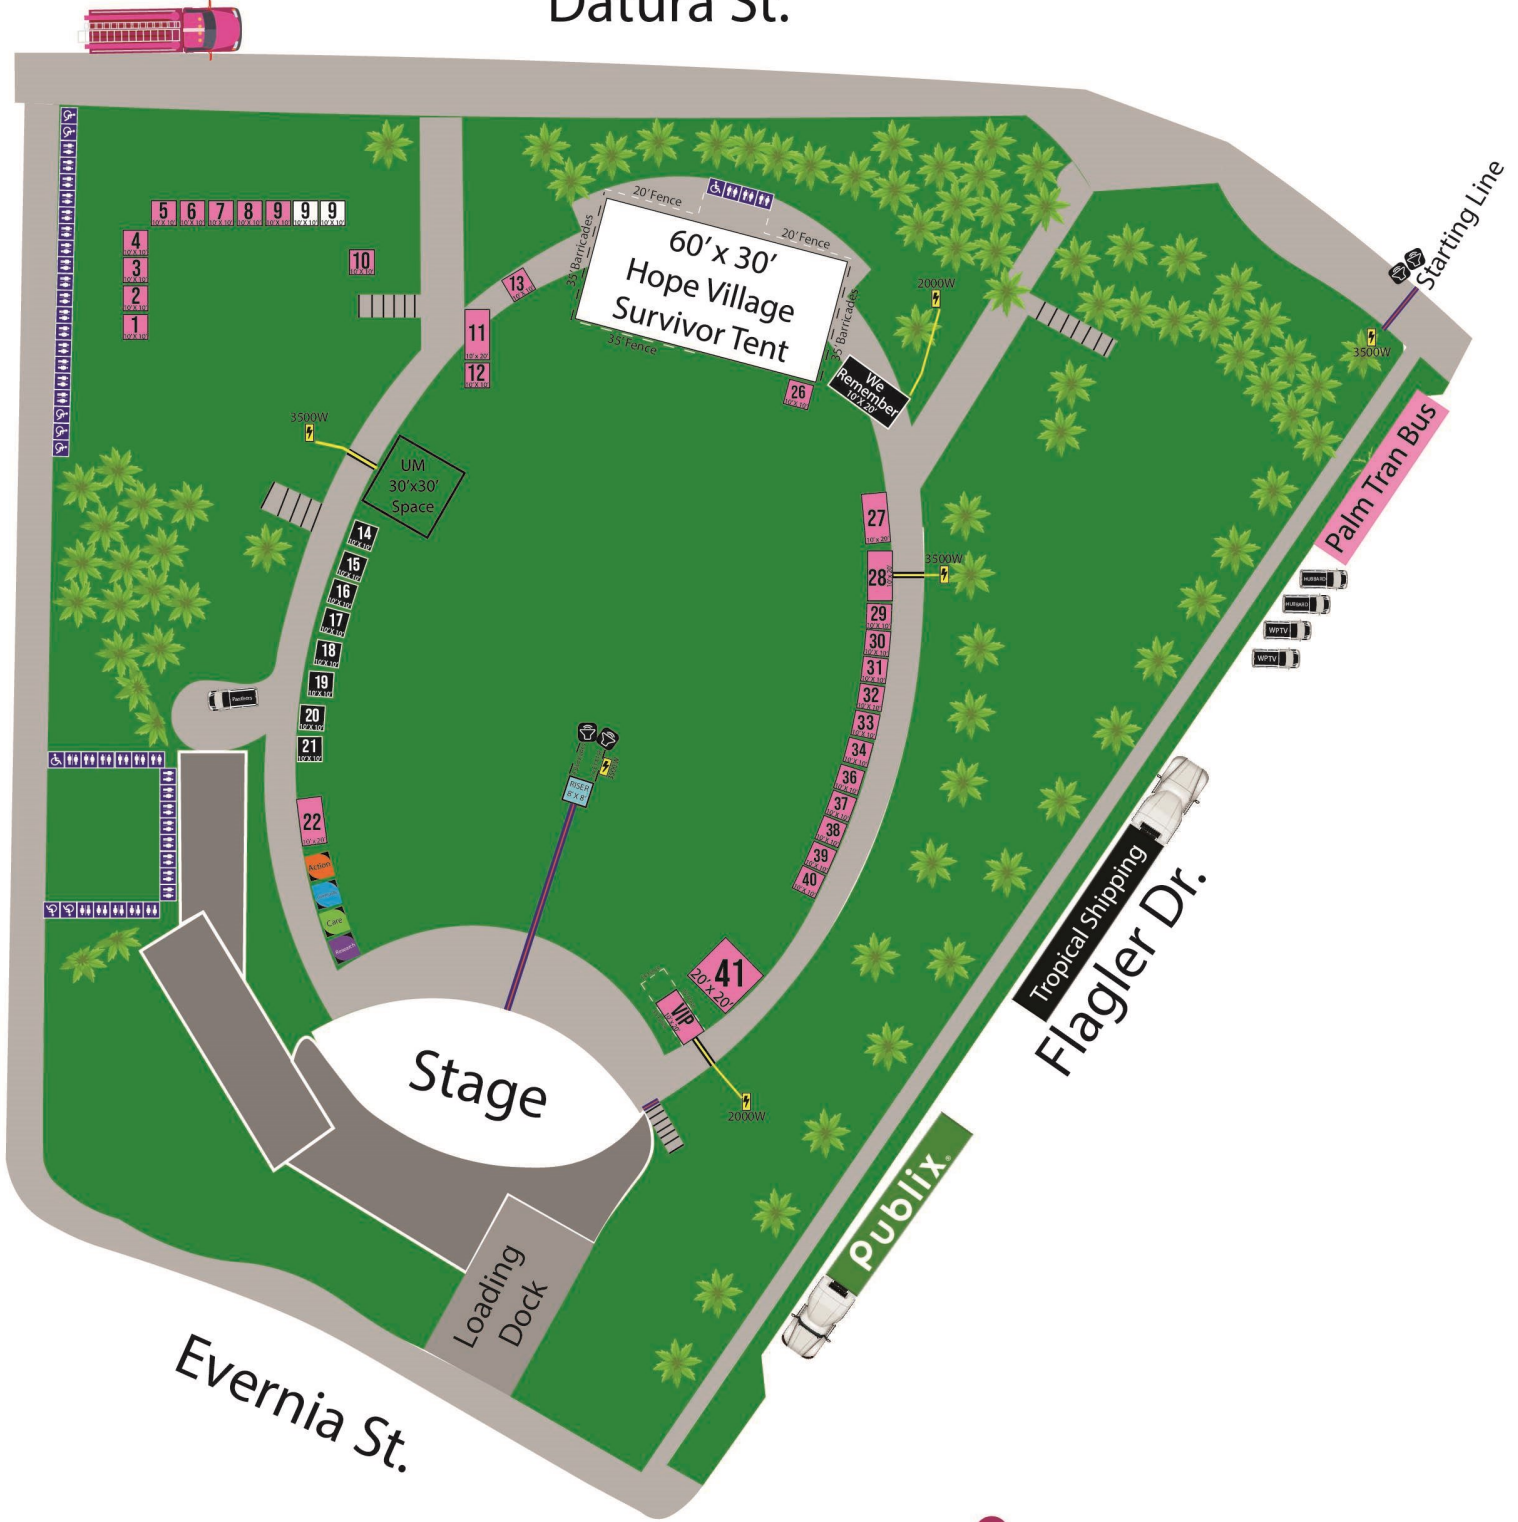

Komen MTPW WPB Meyer Amphitheater Site Plan

Datura St.

S. Narcissus Ave.

2024 Legend

#	Space Name	#	Space Name
1	FPL	19	FL Panthers
2	Bank of America	20	LaCroix
3	Gold Coast (TBD)	21	Demand the Limits Injury Attorneys
4	Beverly's Angels	22	Walgreens
5	Jessica's Support Squad	26	Hope Village Check-In
6	TBD	27	Refreshments
7	Team LFC	28	Tropical Shipping
8	Mirasol	29	New York Post
9a	Top Team (TBD)	30	FPL - Solar Together
9b	Top Team (TBD)	31	FPL - House of Savings
9c	Top Team (TBD)	32	Carbon Health
10	VIP Check In	33	Coastal Waste & Recycling
11	Registration	34	Good Samaritan Hospital
12	Wraps	35	SPACE AVAILBLE
13	Volunteer Check-In	36	OB/Gyn Specialists of the Palm Beaches
14	WPTV	37	i-THINK Financial
15	Hubbard 1	38	GRS Community Management
16	Hubbard 2	39	AKA Hotels
17	Hubbard 3	40	Care Diagnostics
18	Hubbard 4	41	Publix