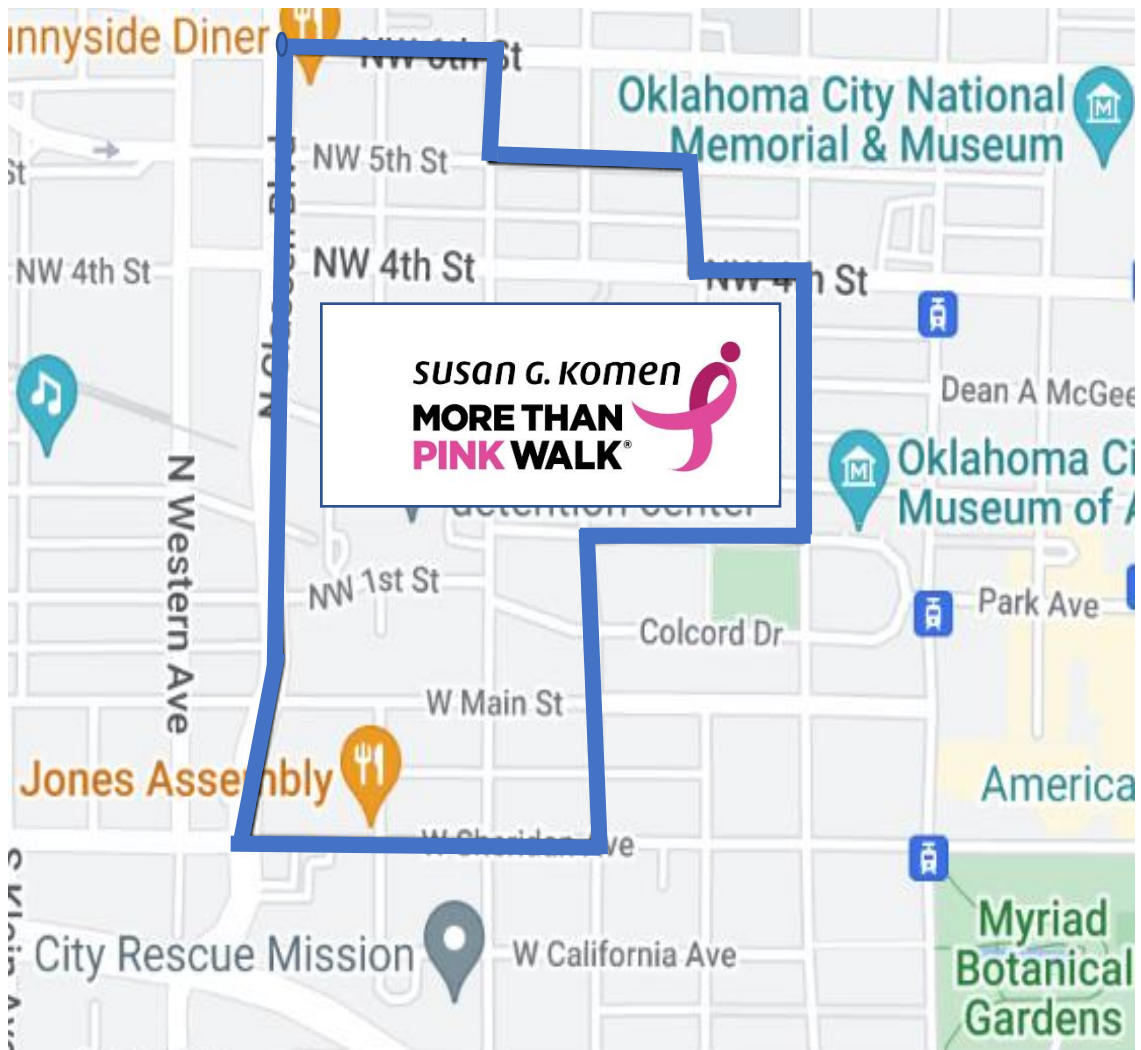

2022 COURSE MAP

Start: Bicentennial Park, Oklahoma City

Couch Drive to Lee Blvd

Lee Blvd To Sheridan Avenue

Sheridan Avenue to Classen

North on Classen to 6th Street

6th Street to Shartel

Shartel to 5th Street

5th Street to Dewey

Dewey to 4th Street

4th Street to Walker