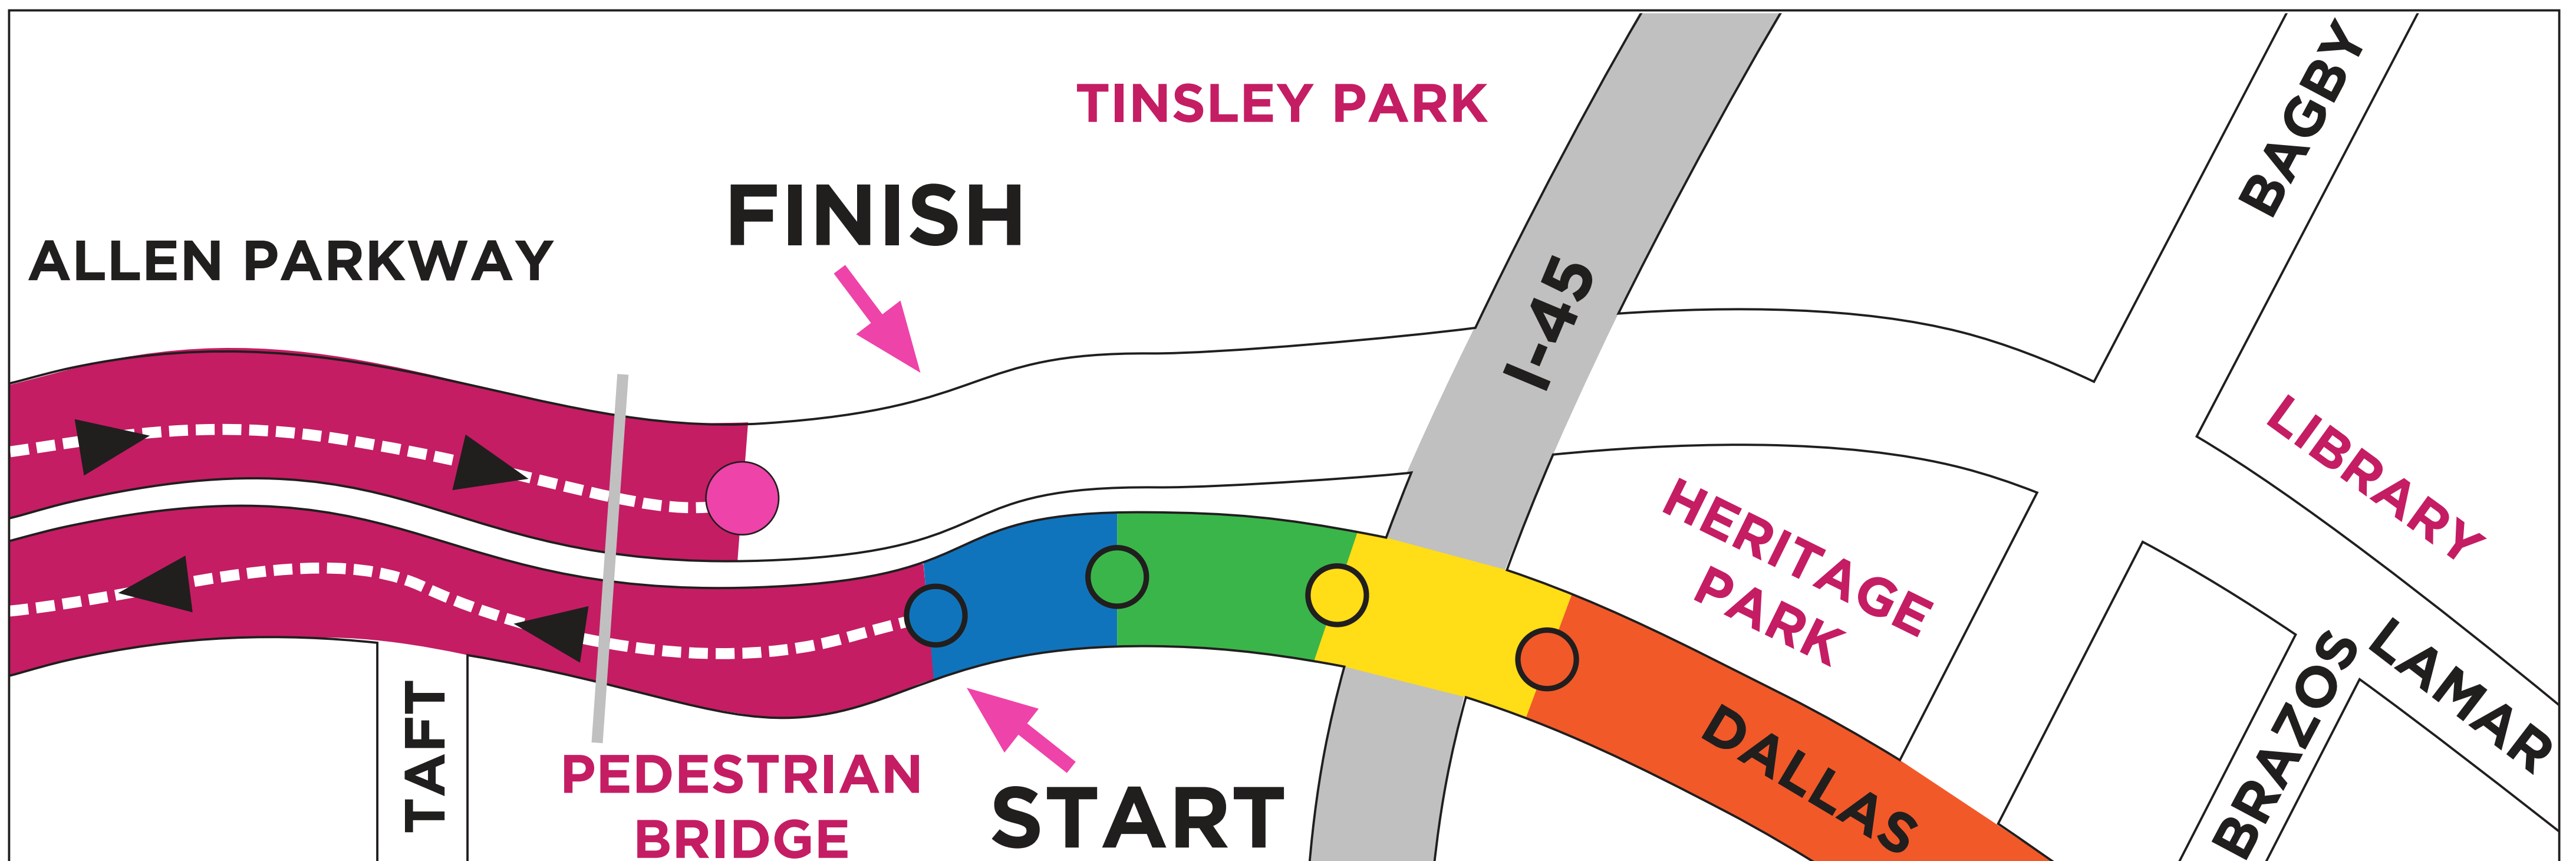

SATURDAY, OCTOBER 2
DOWNTOWN HOUSTON | 1000 BAGBY

National Presenting Sponsor:
BANK OF AMERICA

National Series Sponsor:
Walgreens

RACE MAP PRESENTED BY:

**Greenwich
LifeSciences**

Multiple Start Line Areas

5 kilometers
Map not to scale

STARTING POSITIONS

-  Competitive Run
-  Non-Competitive Run
-  Kids Walk
-  5K Walk

There are **multiple starting points** based on which race you are participating in. Please make sure to line up at the right starting area.