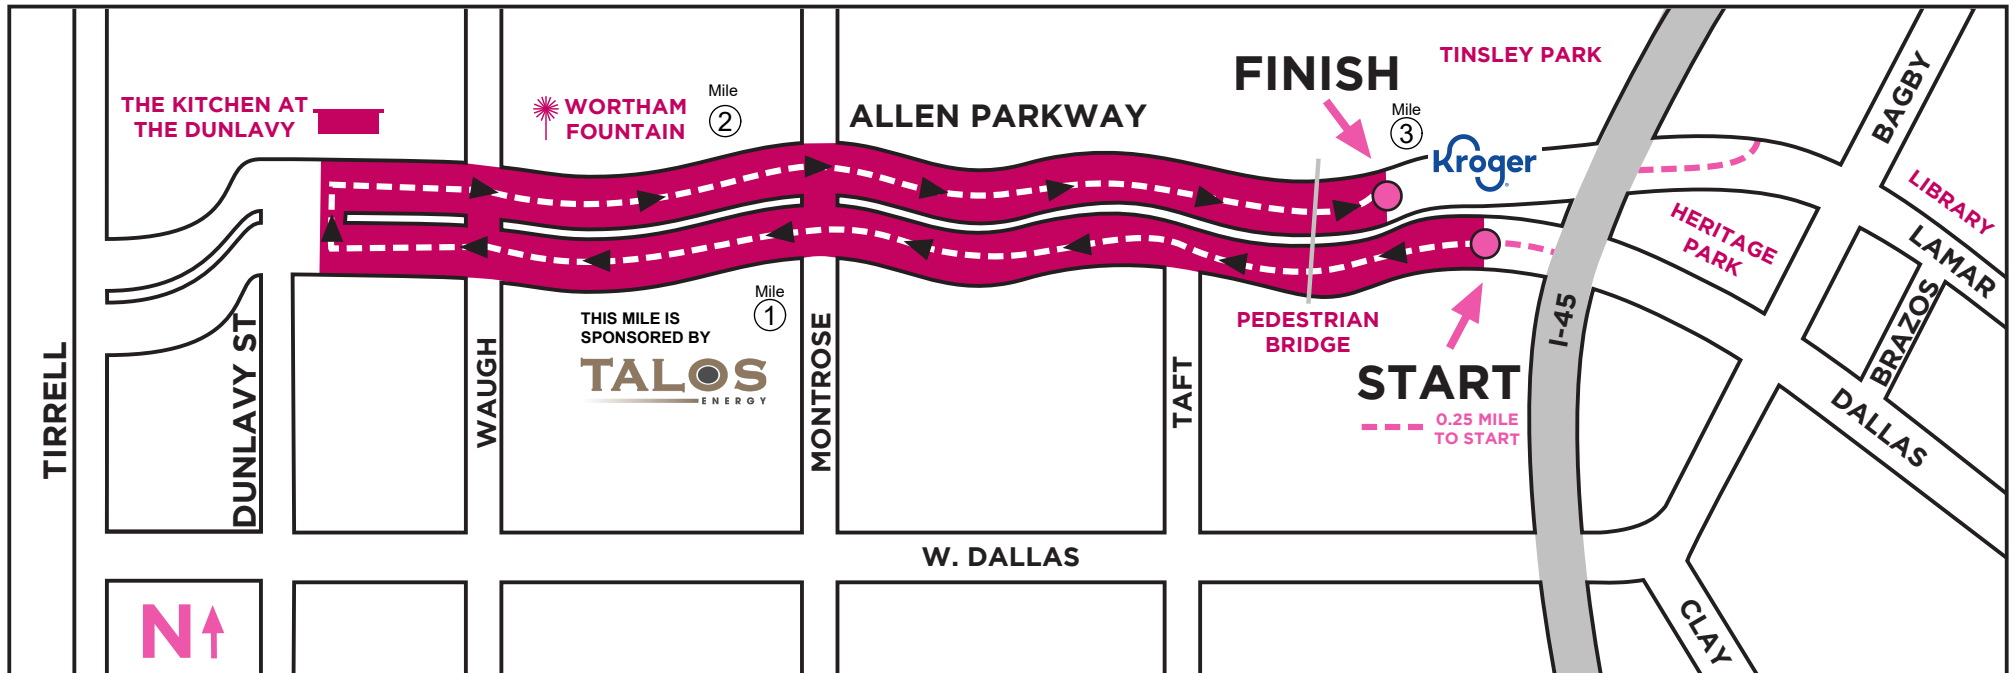

SATURDAY, OCTOBER 2

DOWNTOWN HOUSTON | 1000 BAGBY

RACE MAP PRESENTED BY:

Greenwich
LifeSciences

5 kilometers
Map not to scale